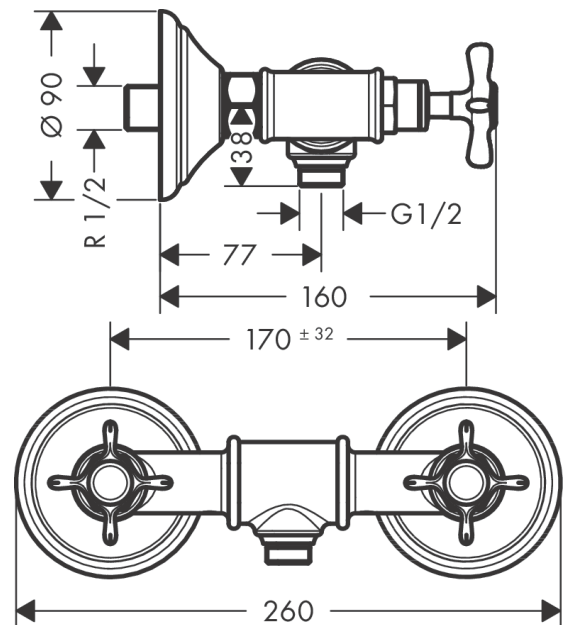

AXOR Montreux

2-handle shower mixer for exposed installation with cross handles

Surfaces: **Chrome** Article Number: **16560000**

Description

product features

- 1 outlet
- connection type: s-shaped connections
- centre distance: 170 ± 32 mm
- flow rate at 3 bar: 11 l/min
- ceramic valves hot/ cold 180°
- min. operating pressure: 1 bar
- max. operating pressure: 10 bar
- non-return valve
- suitable for continuous flow water heaters
- hose connection DN15
- connection dimension: DN15

Product image

Scale drawing

Flowchart